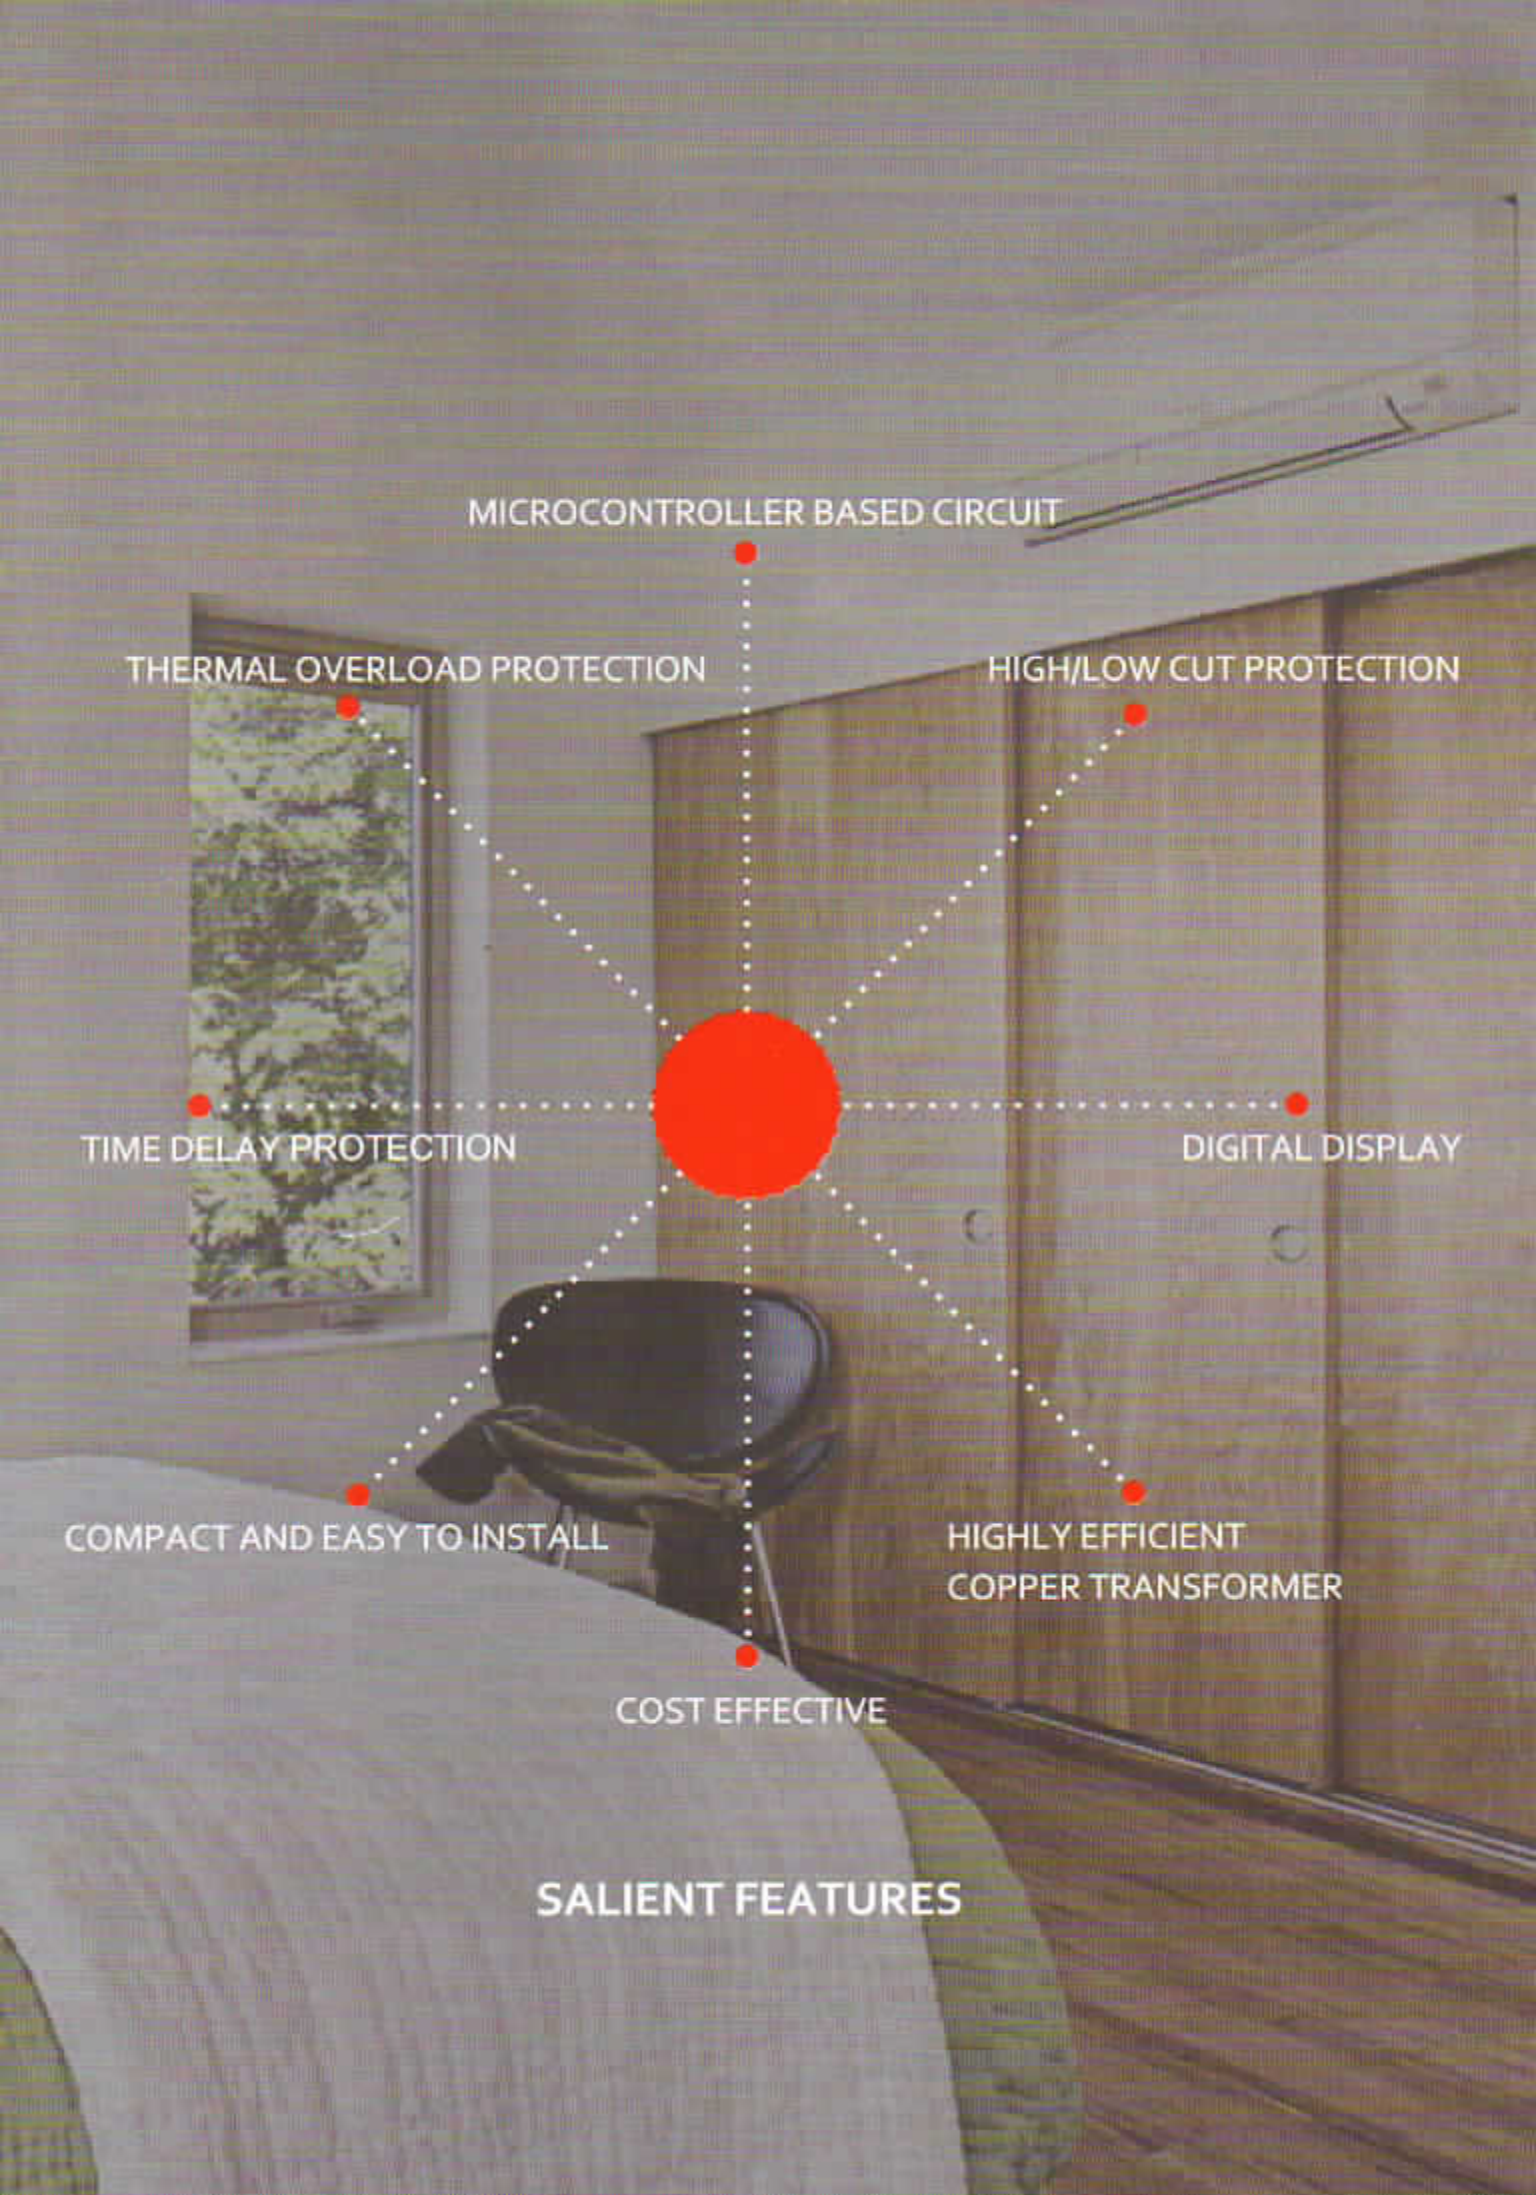

THERMAL OVERLOAD PROTECTION

HIGH/LOW CUT PROTECTION

TIME DELAY PROTECTION

DIGITAL DISPLAY

COMPACT AND EASY TO INSTALL

HIGHLY EFFICIENT
COPPER TRANSFORMER

COST EFFECTIVE

SALIENT FEATURES